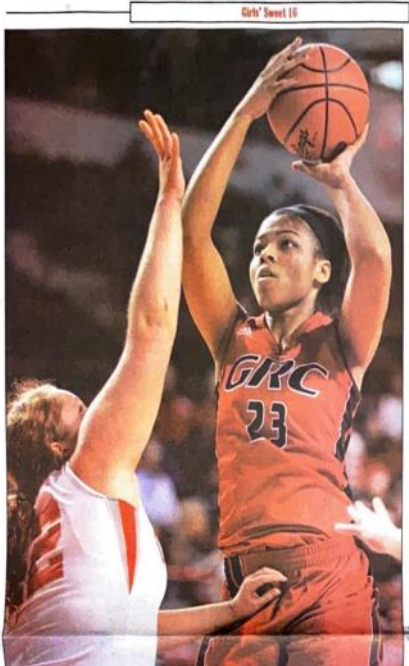

Sports briefs

Baseball

Pro Basketball

Bryant done for season

Pro Football

DeVries signs with Dallas Cowboys

Sports

FRIDAY, MARCH 14, 2014 • B1

GRC tops 'Hounds'

Lady Cardinals advance with 79-70 win over Corbin

Grahams honoring family

By Keith Taylor
The Winchester Sun

Cats confident heading into SEC tourney

GR vs Marshall County

GR vs Marshall County
Wed. 7:30 p.m.
Time: 6:30 p.m.

See FAMILY 2

THE WINCHESTER SUN

B1 — FRIDAY, MARCH 14, 2014