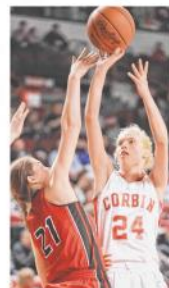

Lady Cards find the range

Score from inside and beyond the arc