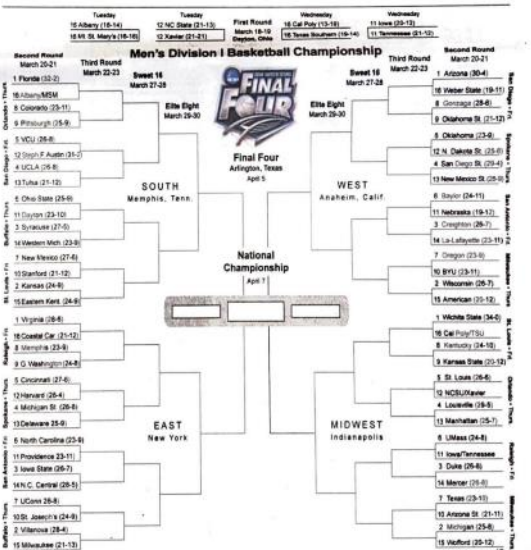

Cats get No. 8 seed in return to dance